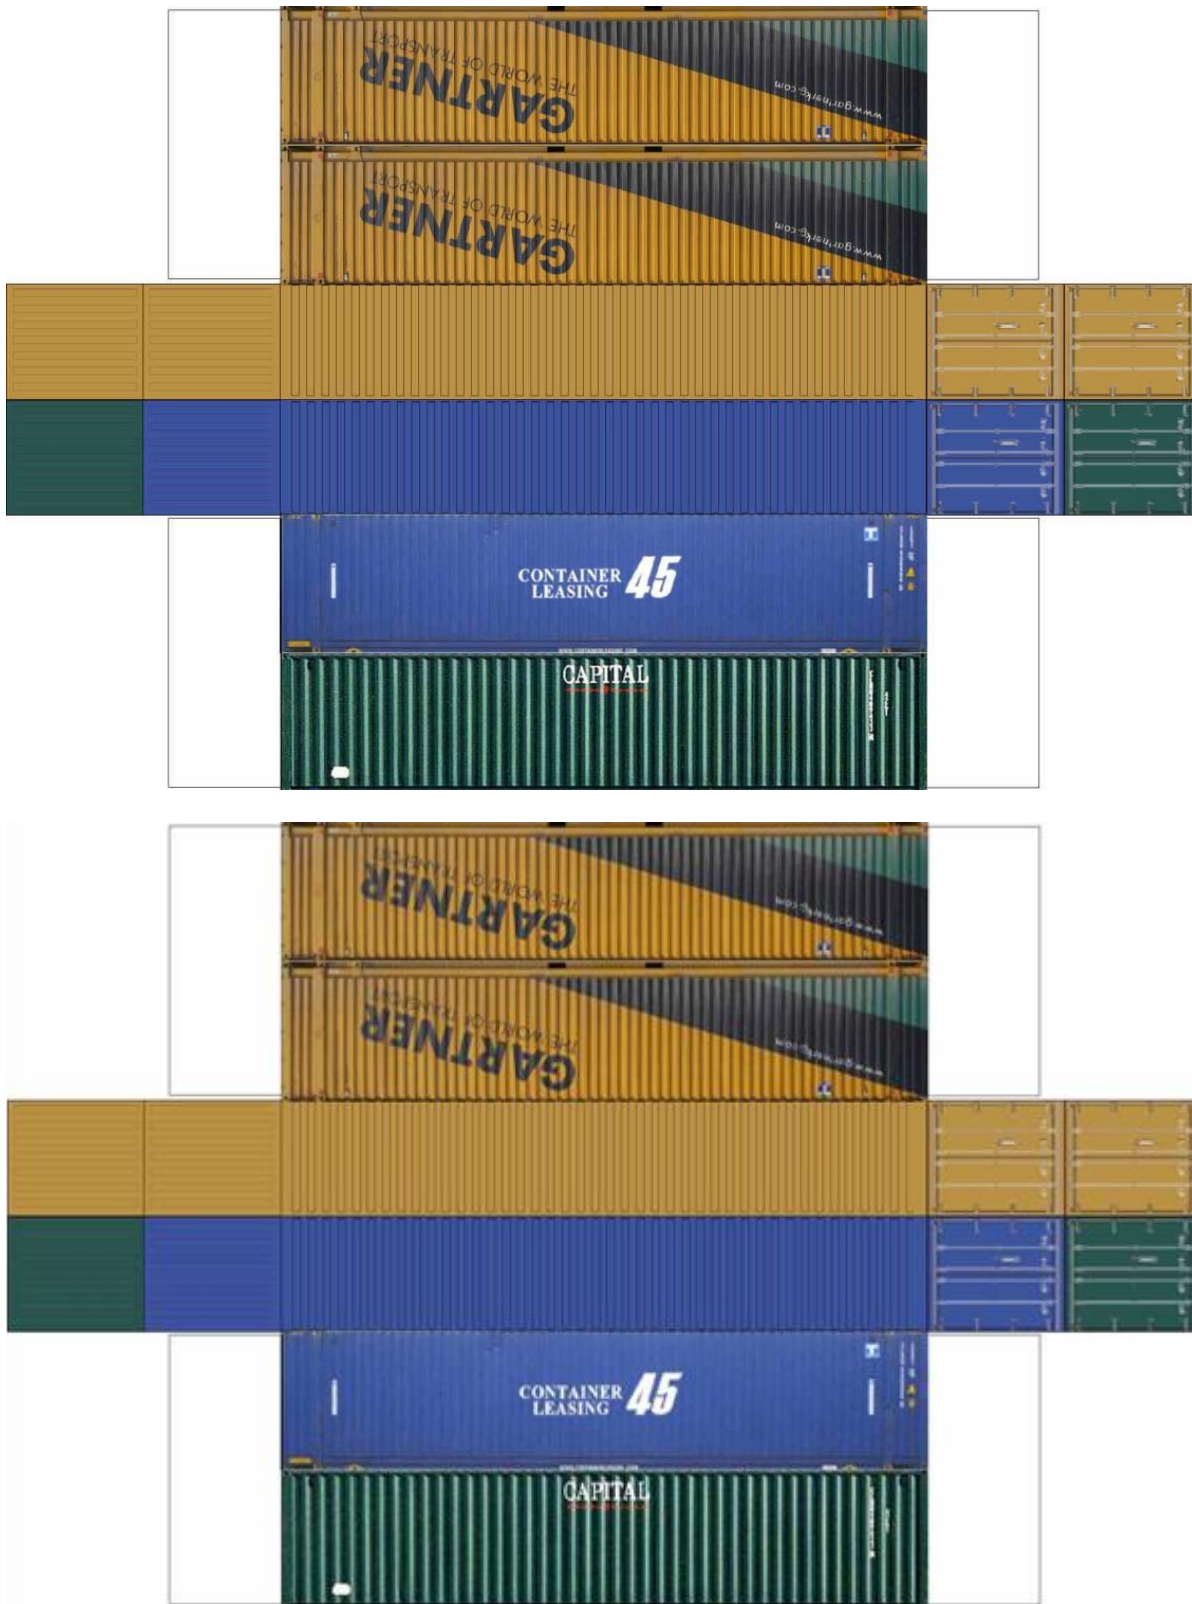

BUILD YOUR OWN (45ft STACK HIGH CUBE CONTAINERS 4 in 1) N SCALE

[Click to watch instructional video](#)

BUILD YOUR OWN (45ft STACK HIGH CUBE CONTAINERS 4 in 1) N SCALE		
 <p>KRAFT TRAINS THE TRICKS & SECRETS OF BUILDING YOUR OWN TRAIN SETS</p>	<p>Drawn By www.krafttrains.com</p>	